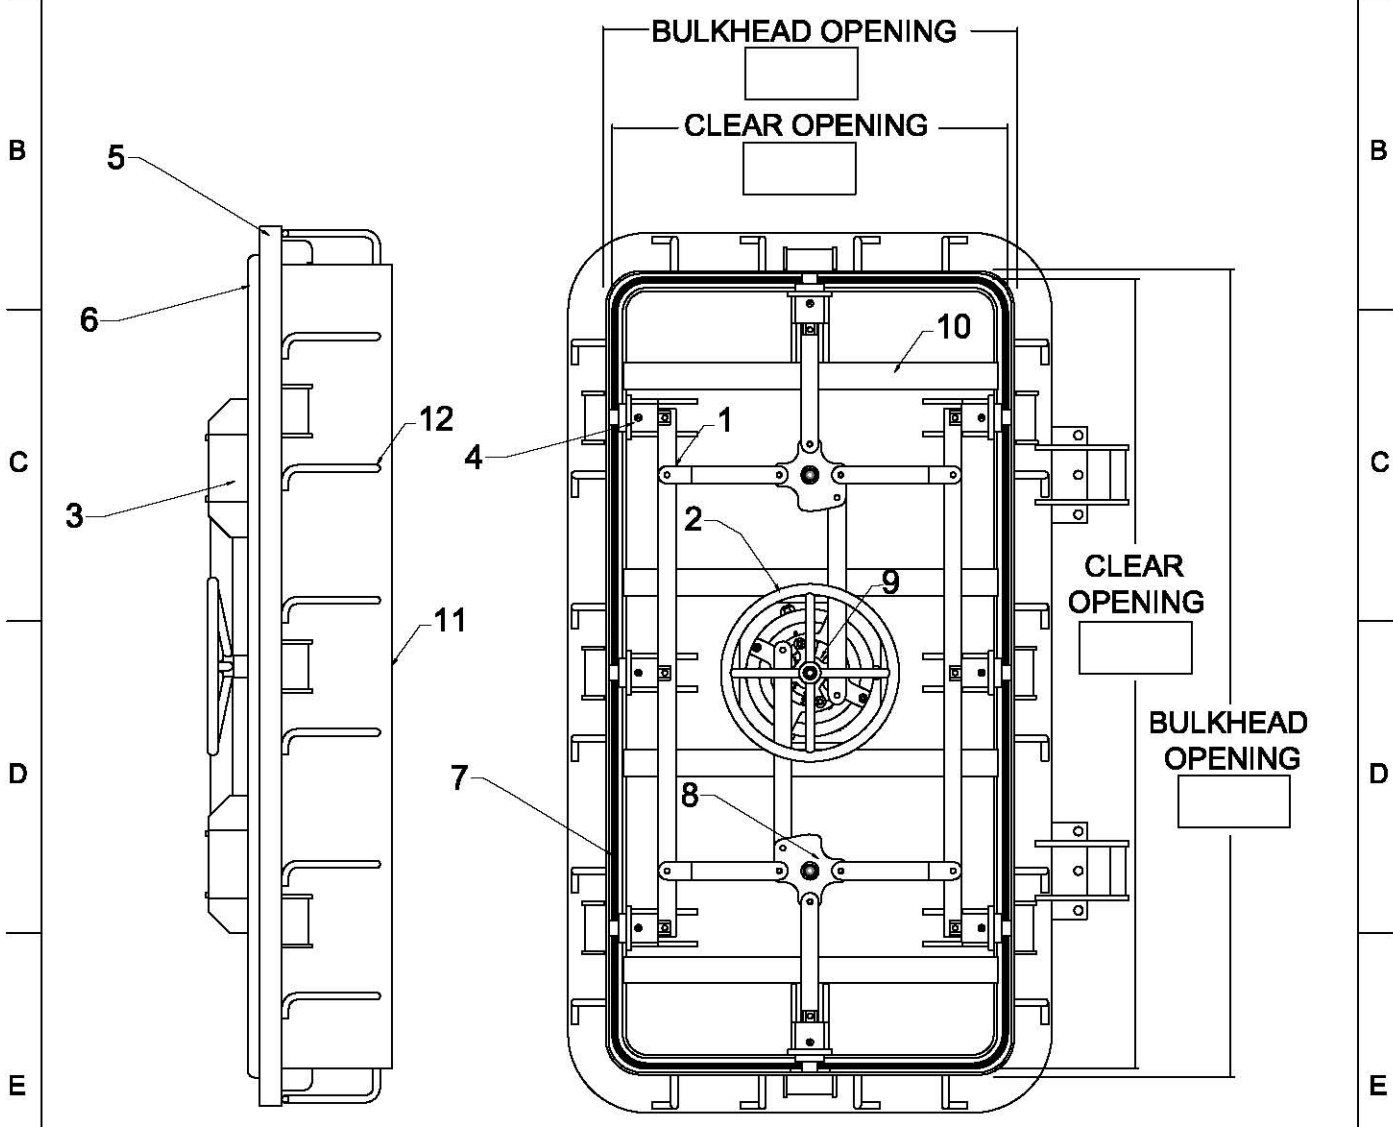

8 SHOOT BOLT SINGLE ACTION WATERTIGHT DOOR 15m

8 Clip single action watertight door.

Door manufactured from 10mm cover plate, suitably stiffened with weld on 60 x 60 x 10mm door stiffeners and fitted with a 40 x 25mm section perimeter seal. Secured by 8in shoot bolts linked together and operated by a central hand wheel.

Door tested to **15m** head of water.
Door available with shock rating.

8 SHOOT BOLT SINGLE ACTION WATERTIGHT DOOR 15m

NAVY- SHOCK RATED WATERTIGHT DOOR 15 METERS

GENERAL NOTES:
NO ALTERATIONS ALLOWED UNLESS
AGREED BY MCGEOCH MARINE LIMITED.
DO NOT SCALE FROM DRAWINGS.

ITEM	DESCRIPTION OF ITEM
01	LINK BARS
02	HARD WHEEL
03	ARTICULATED HINGE
04	HEAVY DUTY BUSH/BOLT
05	50mm X 50mm X 5mm CHANNEL MATERIAL
06	STEEL MATERIAL
07	RUBBER SEAL
08	CLIP
09	CONTROL DRIVE MECHANISM
10	DOOR BY PNEUMATIC DRIVE X 50mm X 10mm ANGLE
11	COMING (OPTIONAL)
12	HS-BAR (OPTIONAL)